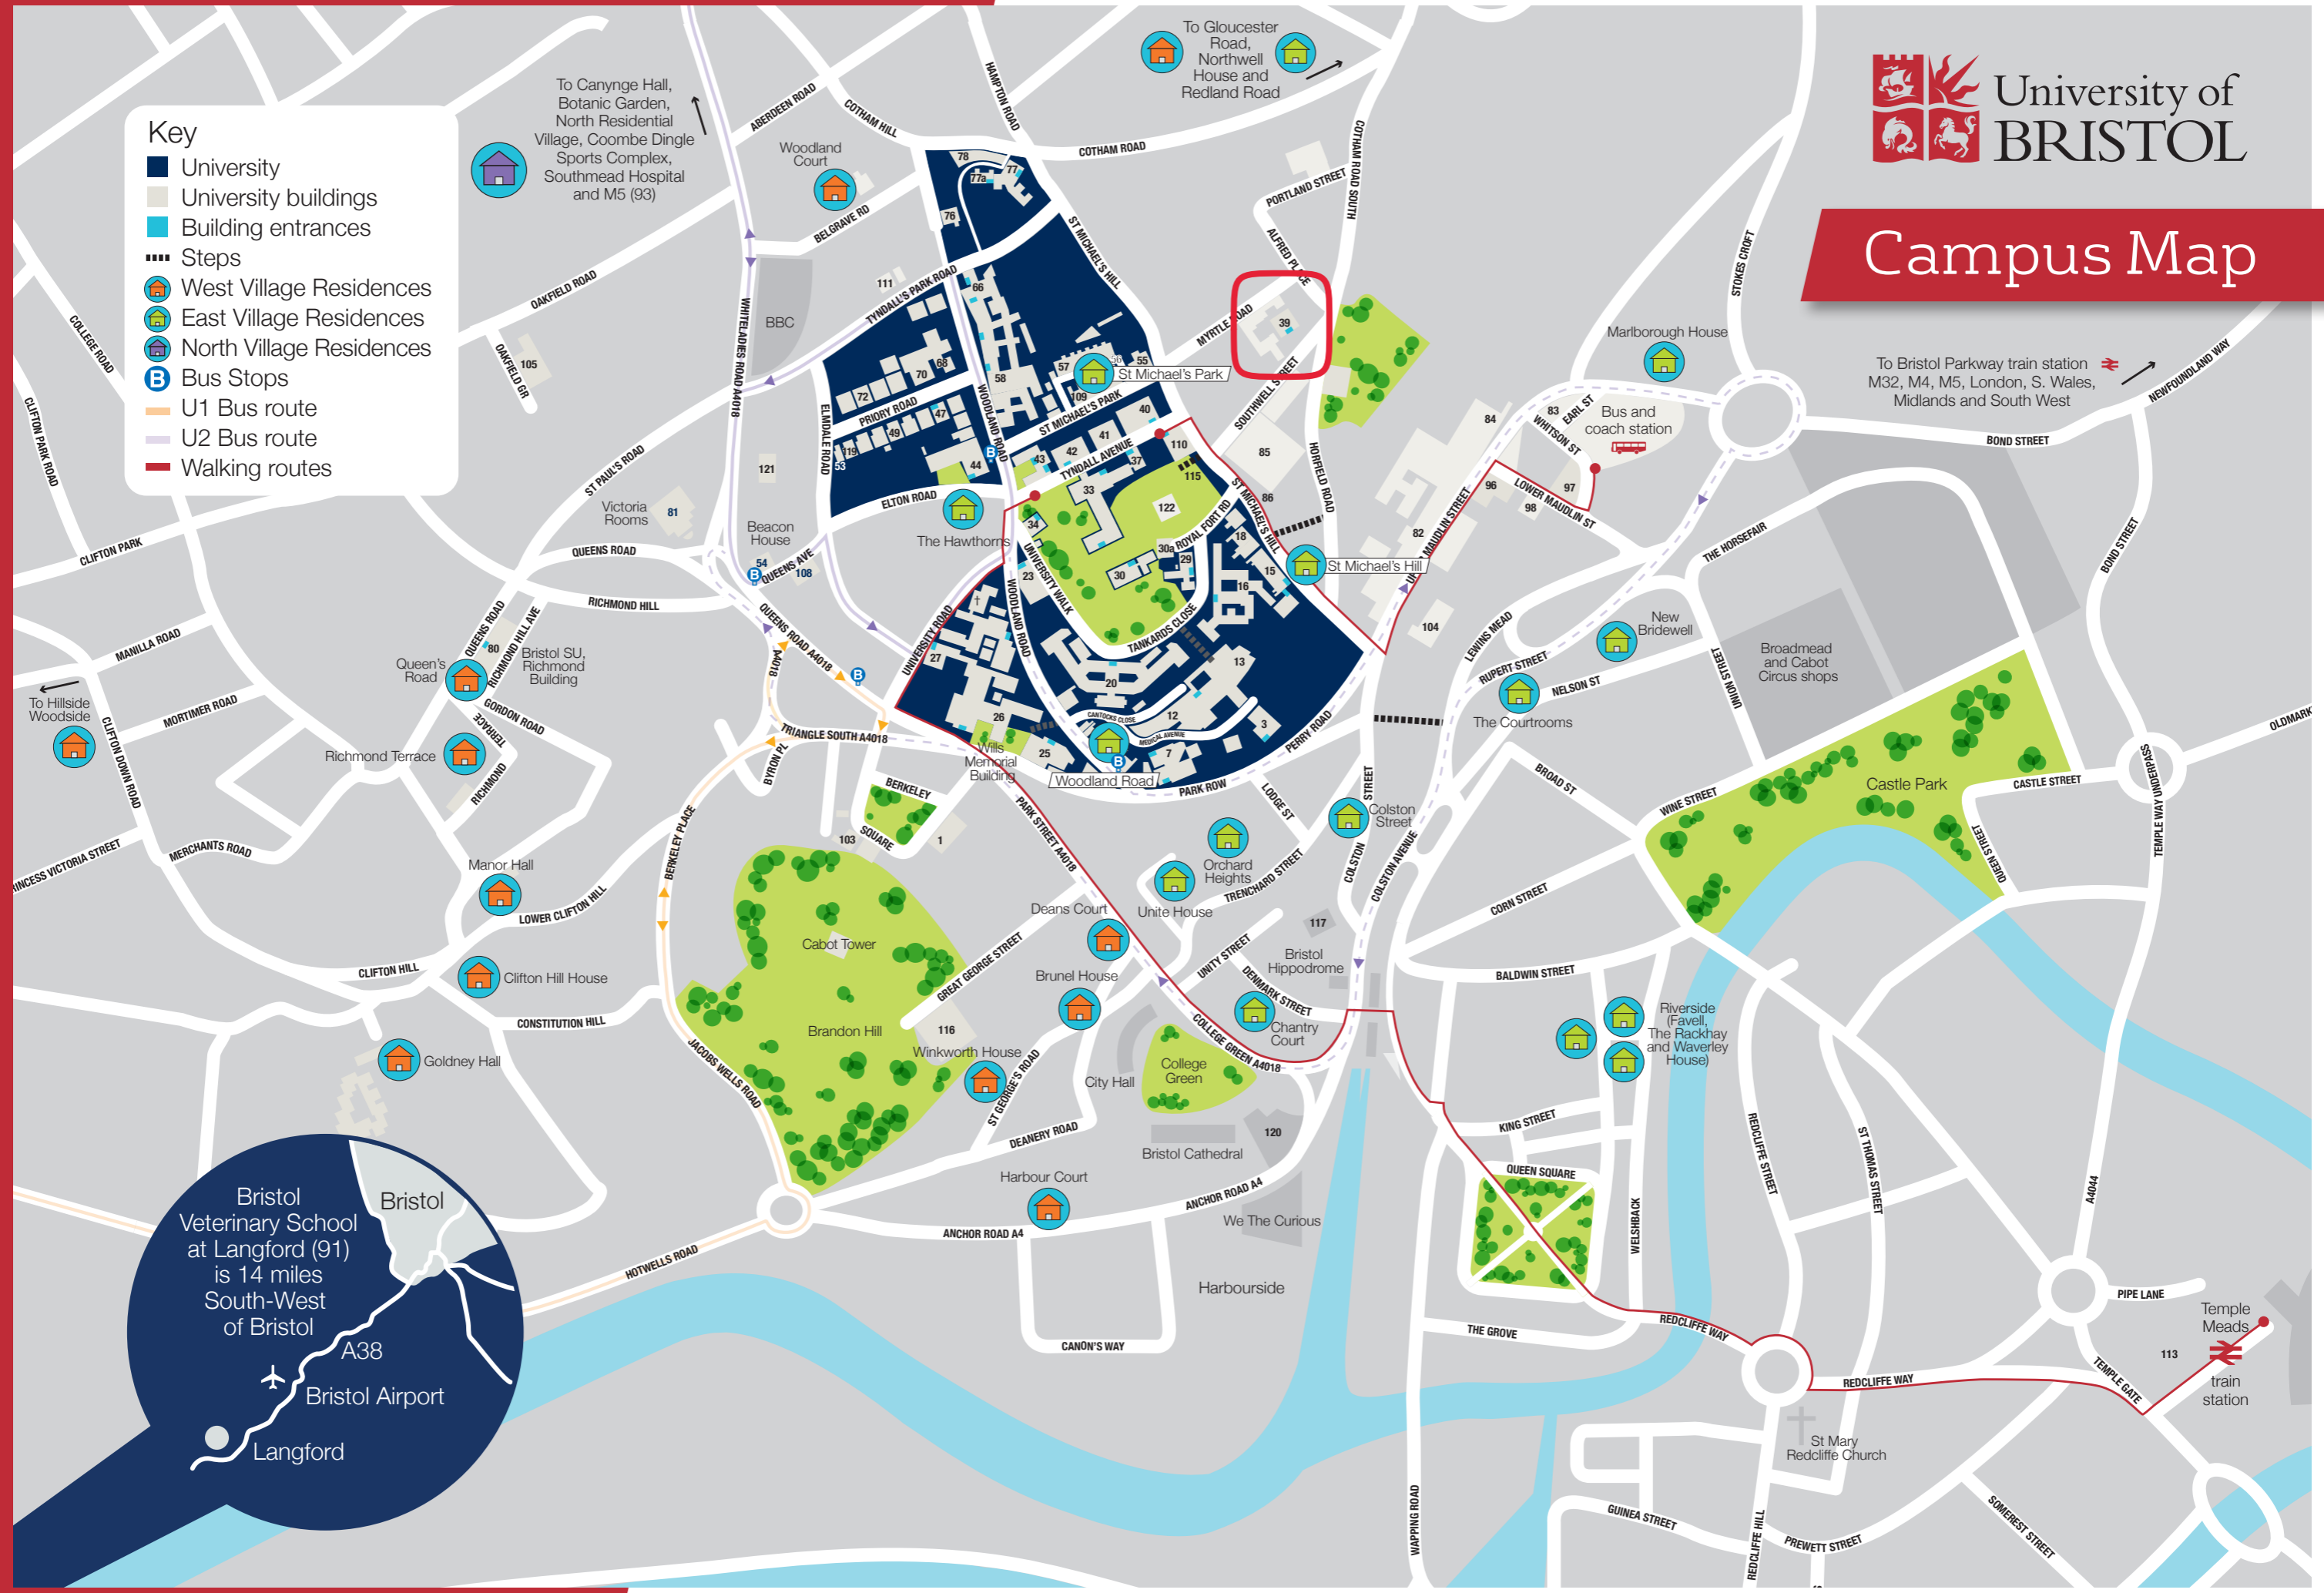

Campus Map

To Bristol Parkway train station
M32, M4, M5, London, S. Wales,
Midlands and South West

Key

- University
- University buildings
- Building entrances
- Steps
- West Village Residences
- East Village Residences
- North Village Residences
- Bus Stops
- U1 Bus route
- U2 Bus route
- Walking routes

To Canynge Hall,
Botanic Garden,
North Residential
Village, Coombe Dingle
Sports Complex,
Southmead Hospital
and M5 (93)

To Gloucester
Road,
Northwell
House and
Redland Road

Bristol
Bristol
Bristol Veterinary School
at Langford (91)
is 14 miles
South-West
of Bristol