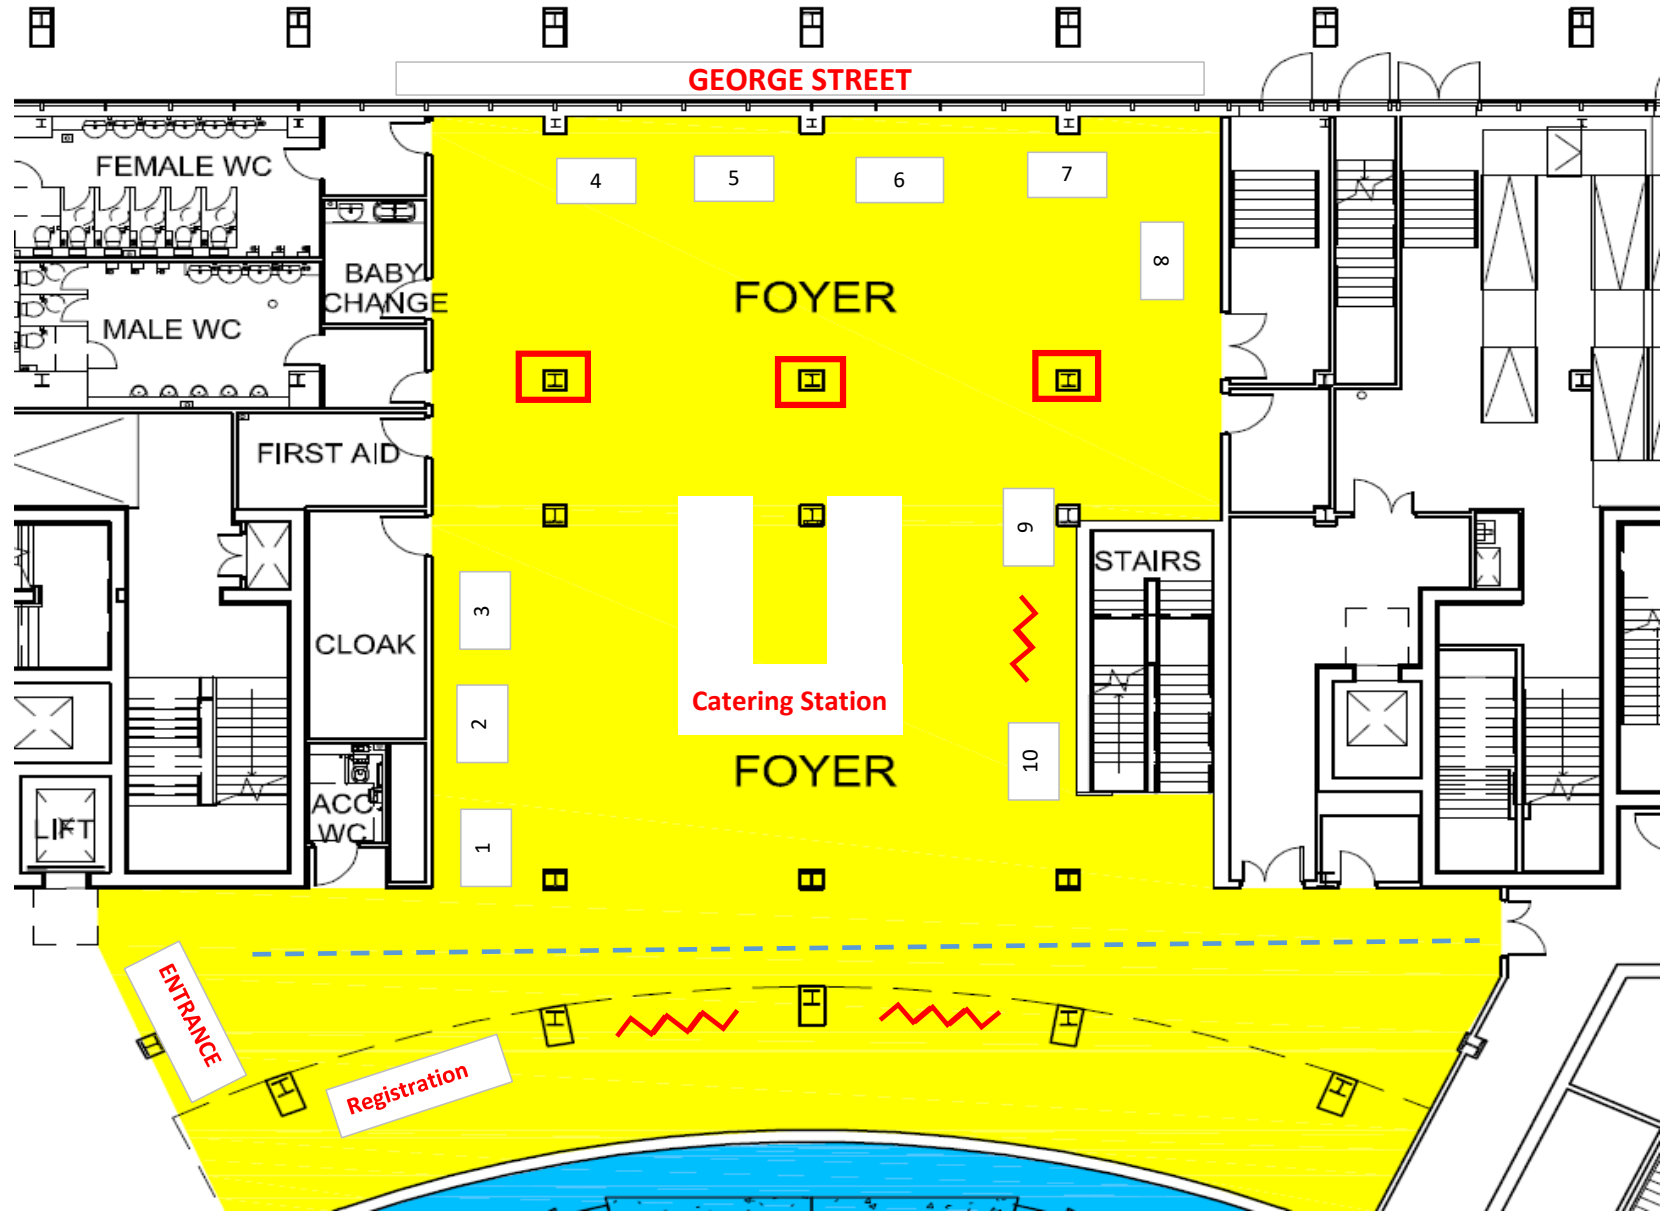

BACCH ASM 2024 - exhibitor floorplan

TIC Building, Level 2, Foyer

-  Walking route for building users
-  Single sided poster boards