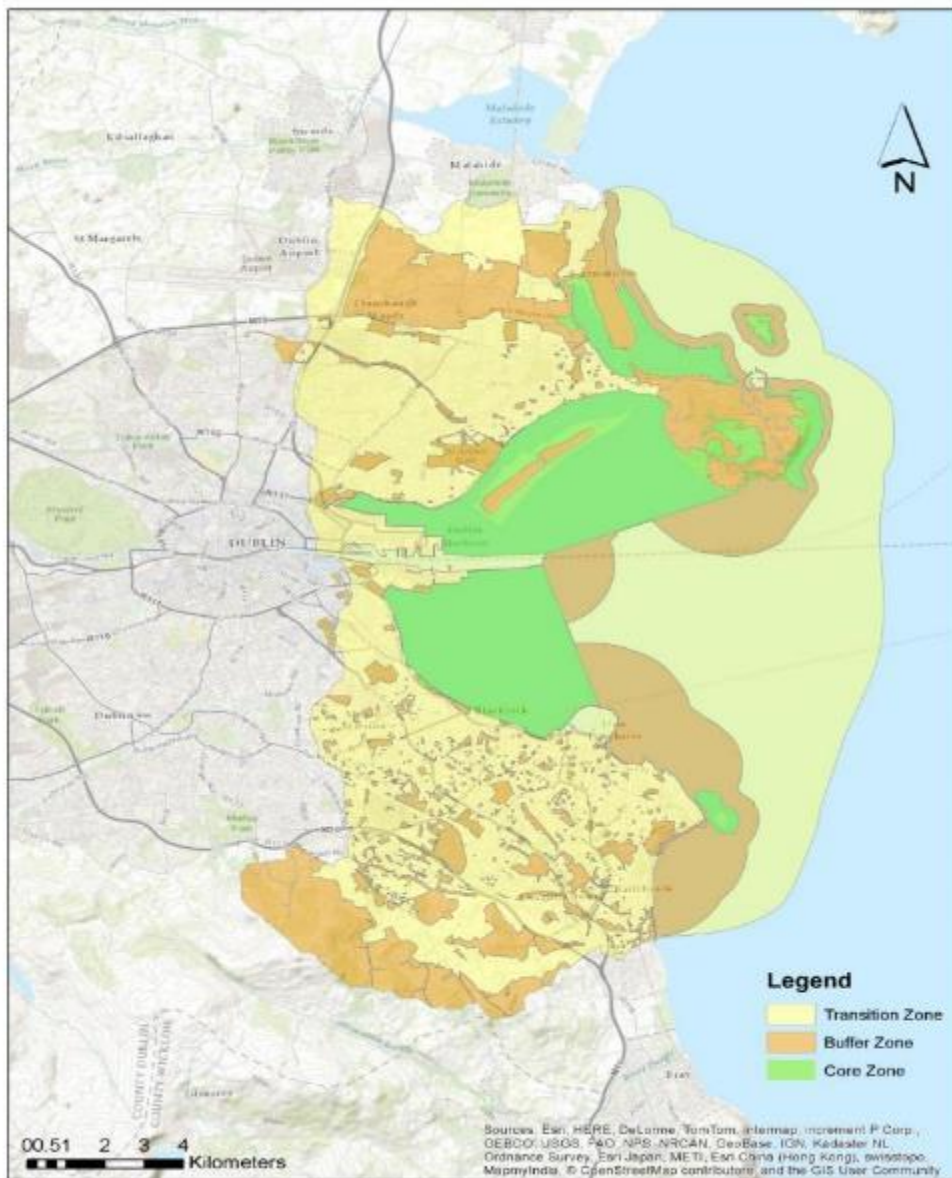

WELCOME TO DUBLIN BAY BIOSPHERE!

BITHSFÉIR
Chuan Bhaile Átha Cliath
Dublin Bay
BIOSPHERE