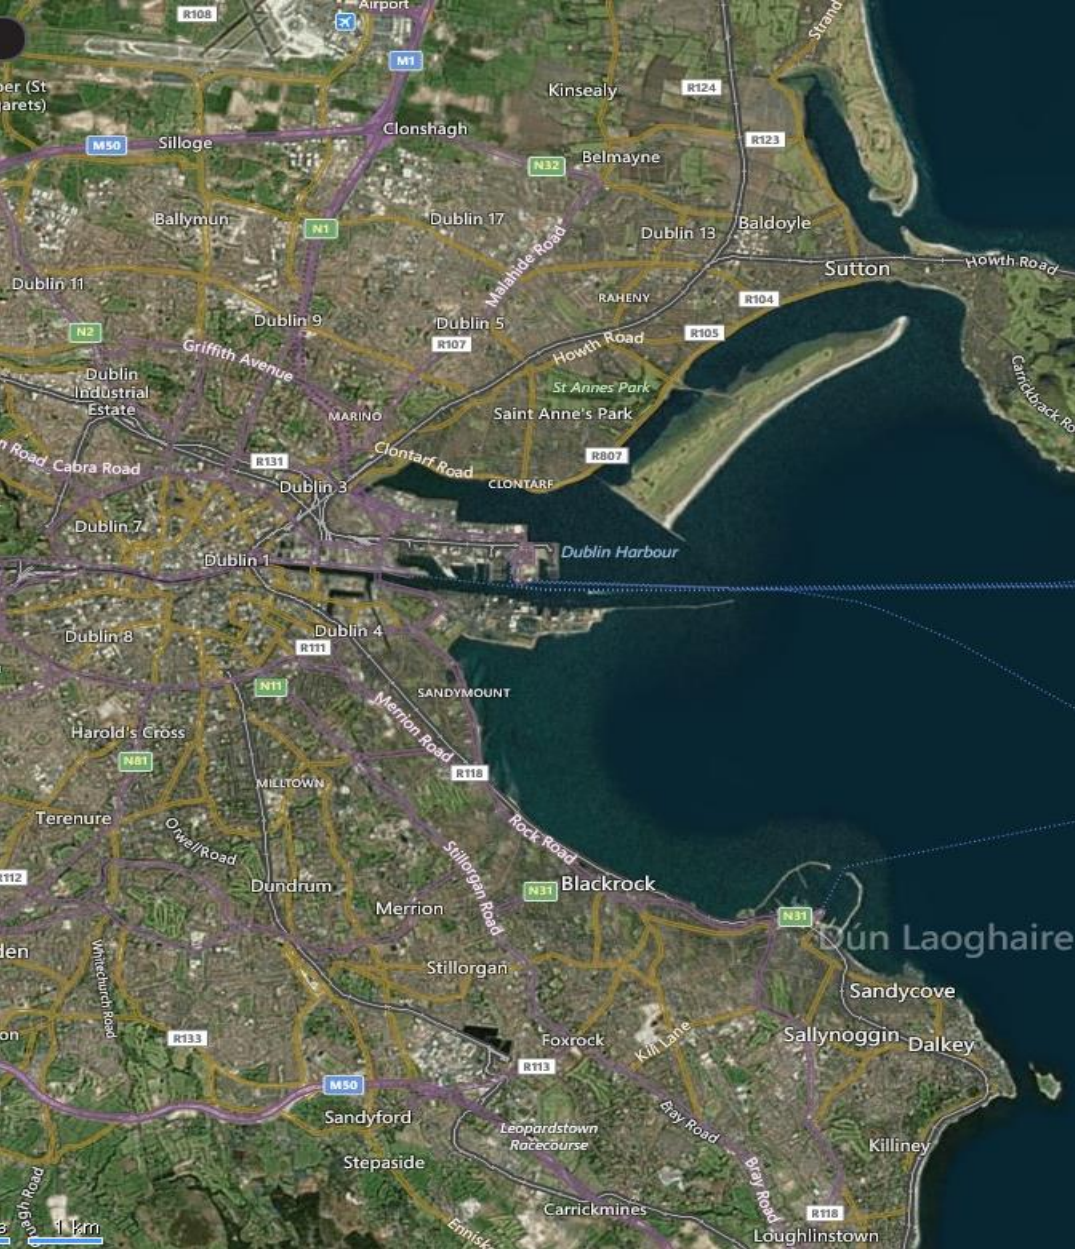

BITHSFÉIR
Chuan Bhaile Átha Cliath
Dublin Bay
BIOSPHERE

Dublin Bay Biosphere

- Periodic Review (2014)
- Dublin Bay Biosphere (2015)
- 305 km²
- 330,254 residents

© 2015 HERE Earthstar Geographics SIO © 2015 Microsoft Corporation